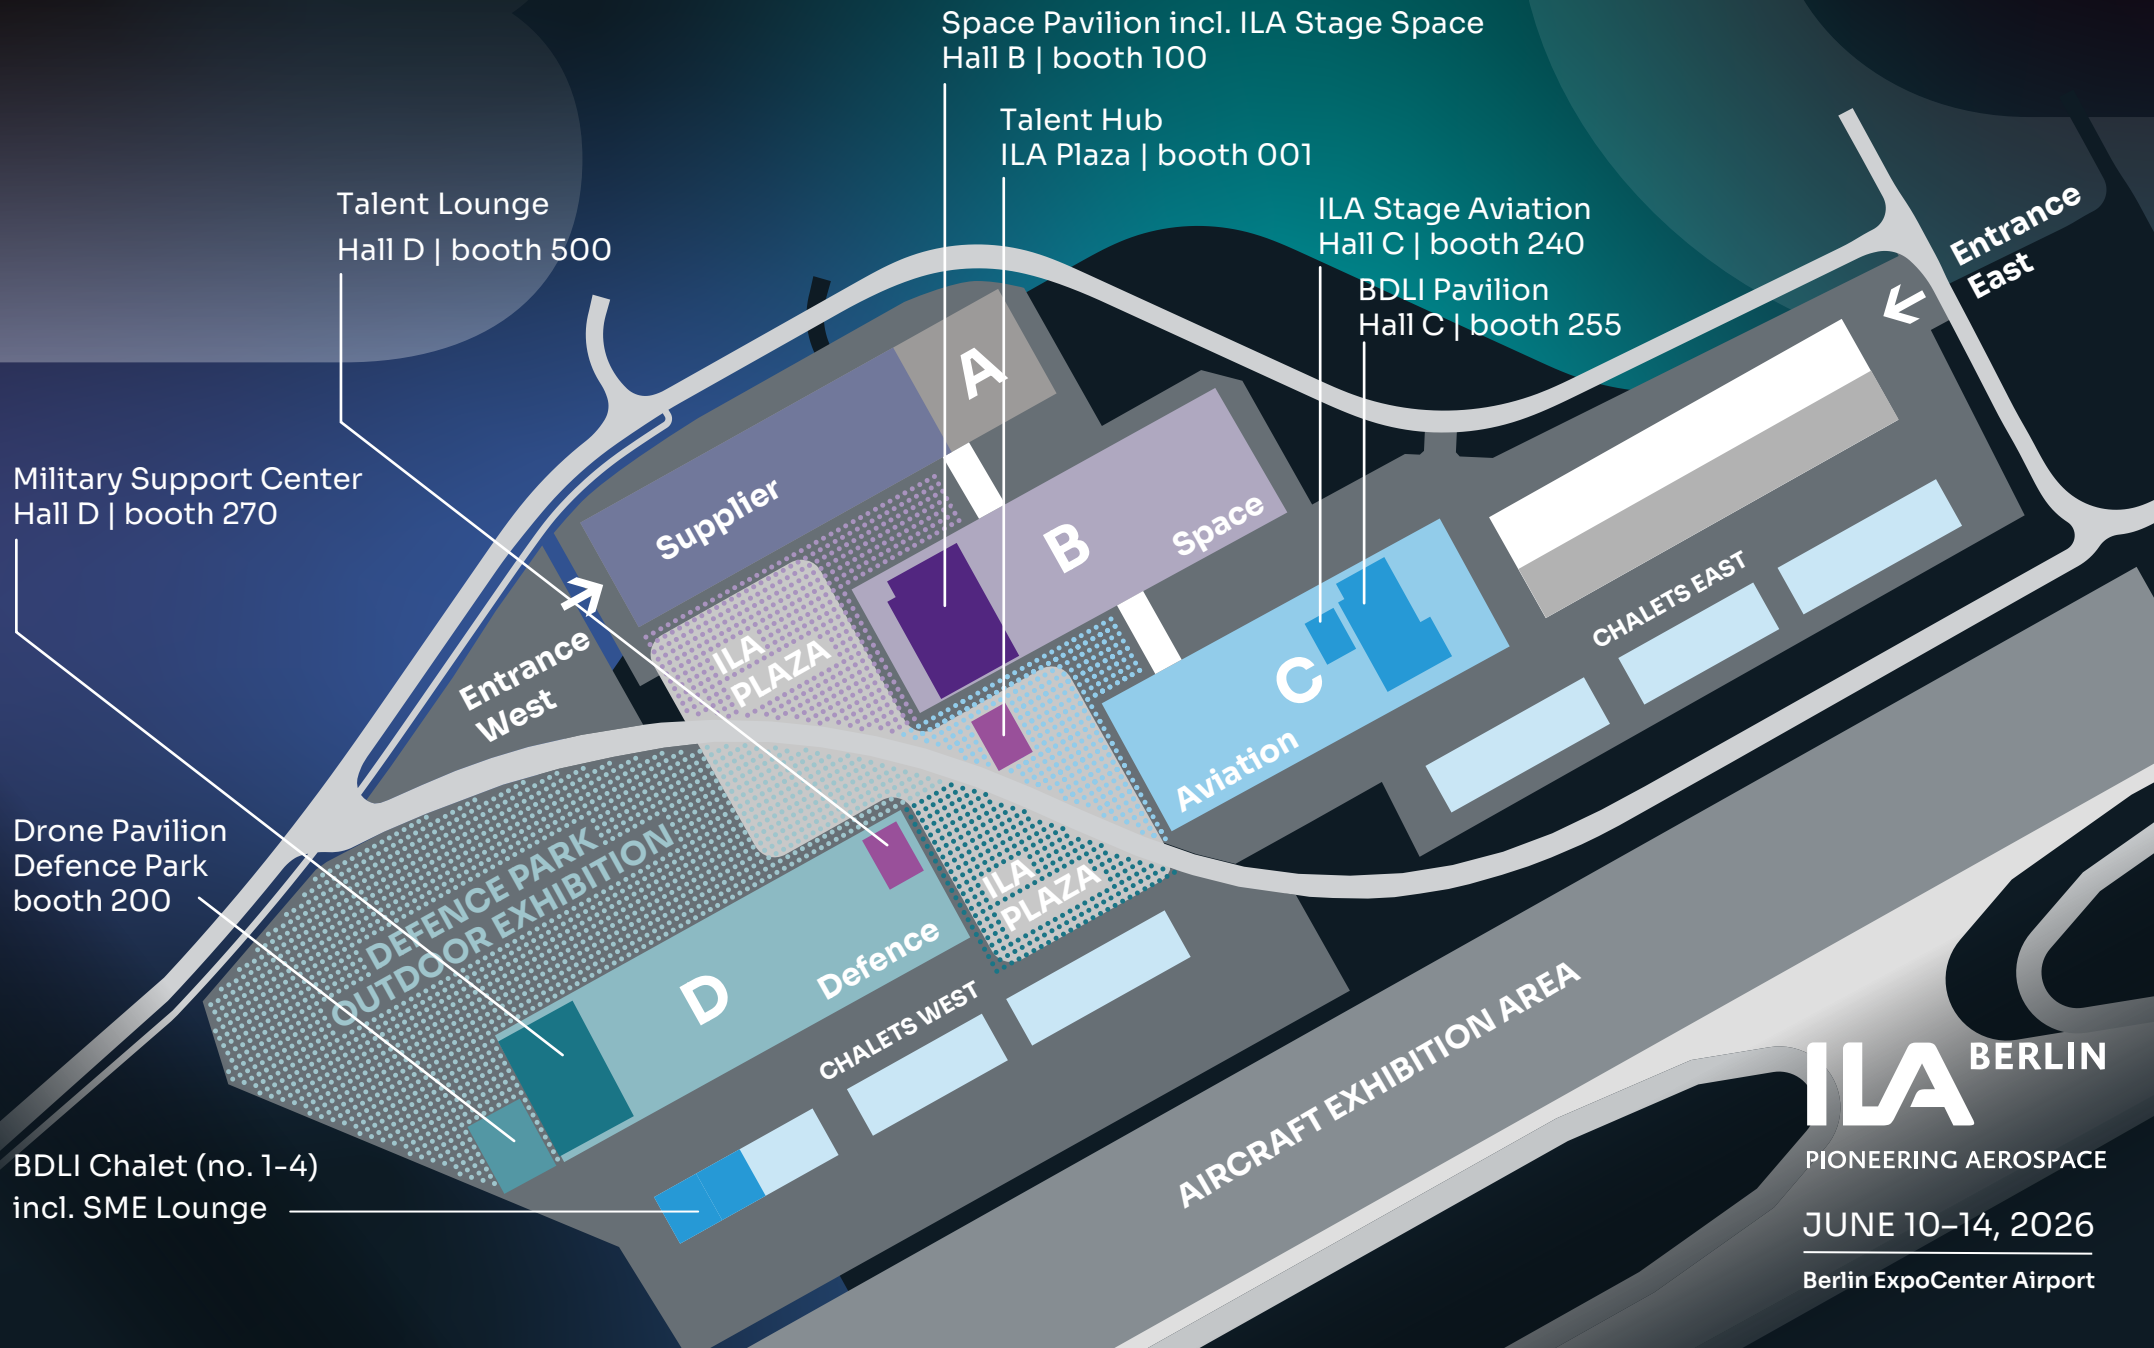

Where to find BDLI at ILA Berlin

ILA BERLIN

PIONEERING AEROSPACE

JUNE 10-14, 2026

Berlin ExpoCenter Airport